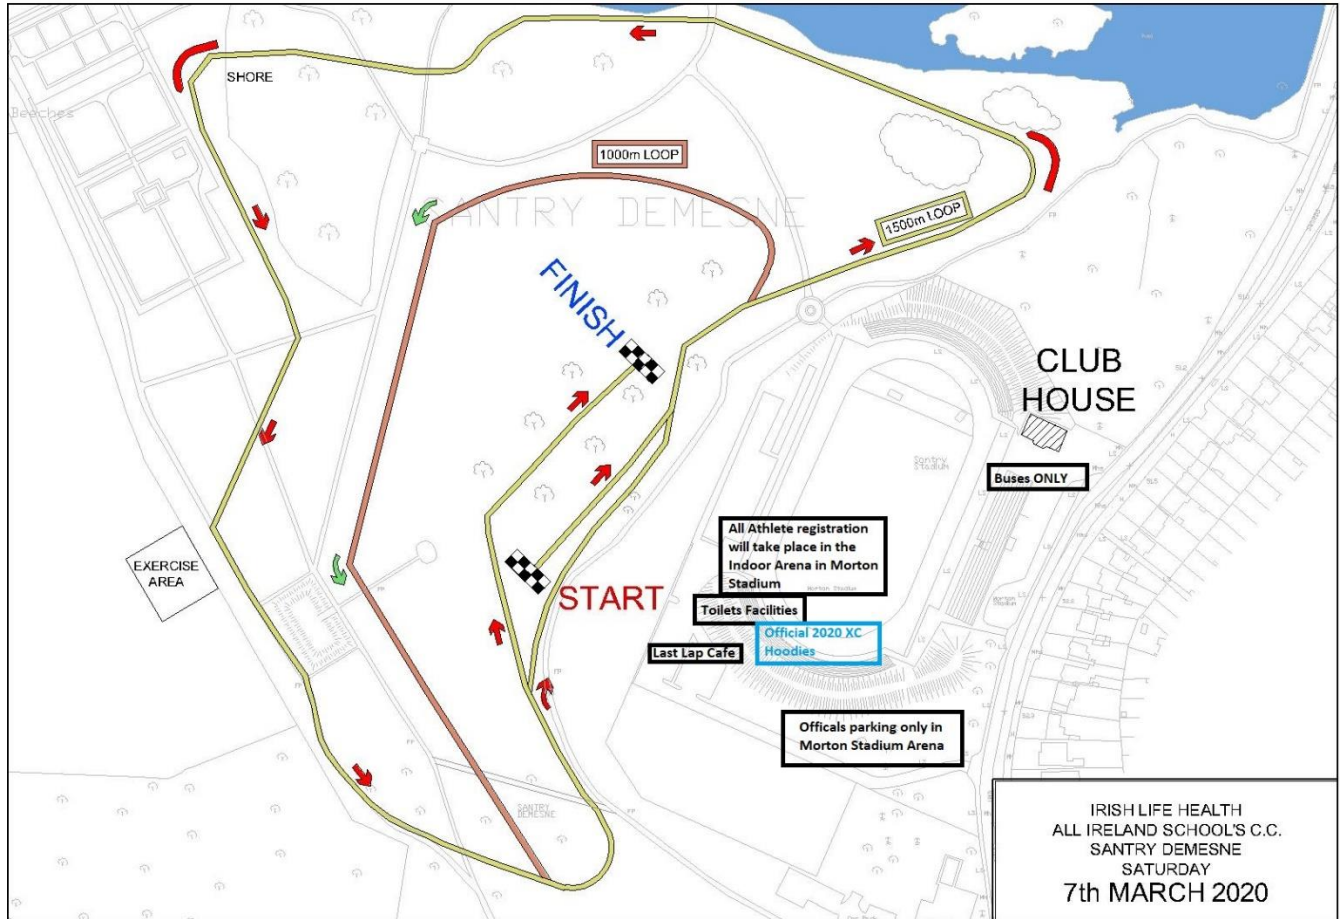

**Presentation*

Intermediate and Senior Team prizes – Presentation Area

15.15pm

Irish Life
health

PARKING

There is **NO car parking available at Morton Stadium or Santry Demesne** on Saturday 7th March 2020. Clonliffe Harriers is limited to buses only with the overflow parking at Morton Stadium only. We have outlined event specific parking below in Guilliver's Retail Park. We recommend that you park in some of the local car parks nearby as listed on the map and use the public transport system servicing Santry Demesne. Please check the following website for more details www.dublinbus.ie

Omni Park Shopping Centre	Gullivars Retail Park	Crowne Plaza Hotel
---------------------------	-----------------------	--------------------

BUSES TO SANTRY DEMESNE

For those wishing to access Santry Demesne by Public Transport on the 7th March 2020 there are several BUS options. The numbers 16,33 & 41 serve the Santry Demesne. If you travel on any of these routes disembark at the Morton Stadium stop and there is a one minute walk to the start area.

SPECTATORS

The entire Santry Demesne Park will be open for everyone to enjoy. You can watch participants running along the venue. Please be mindful of other users as you access the park.

All race goes are asked to enter at Morton Stadium by foot only on the day. Please note there is **NO PARKING** in Santry Demesne or Morton Stadium on the day.

Please note the car park outlined above in Gulliver's Retail Park, Swift Square, Northwood, Santry, Dublin 9 is event parking only! Irish Life Health All Ireland Schools Cross Country 2020.

Please NOTE -Parking at owner's risk and any other parking outside of this specific area is prohibited by the Retail management.